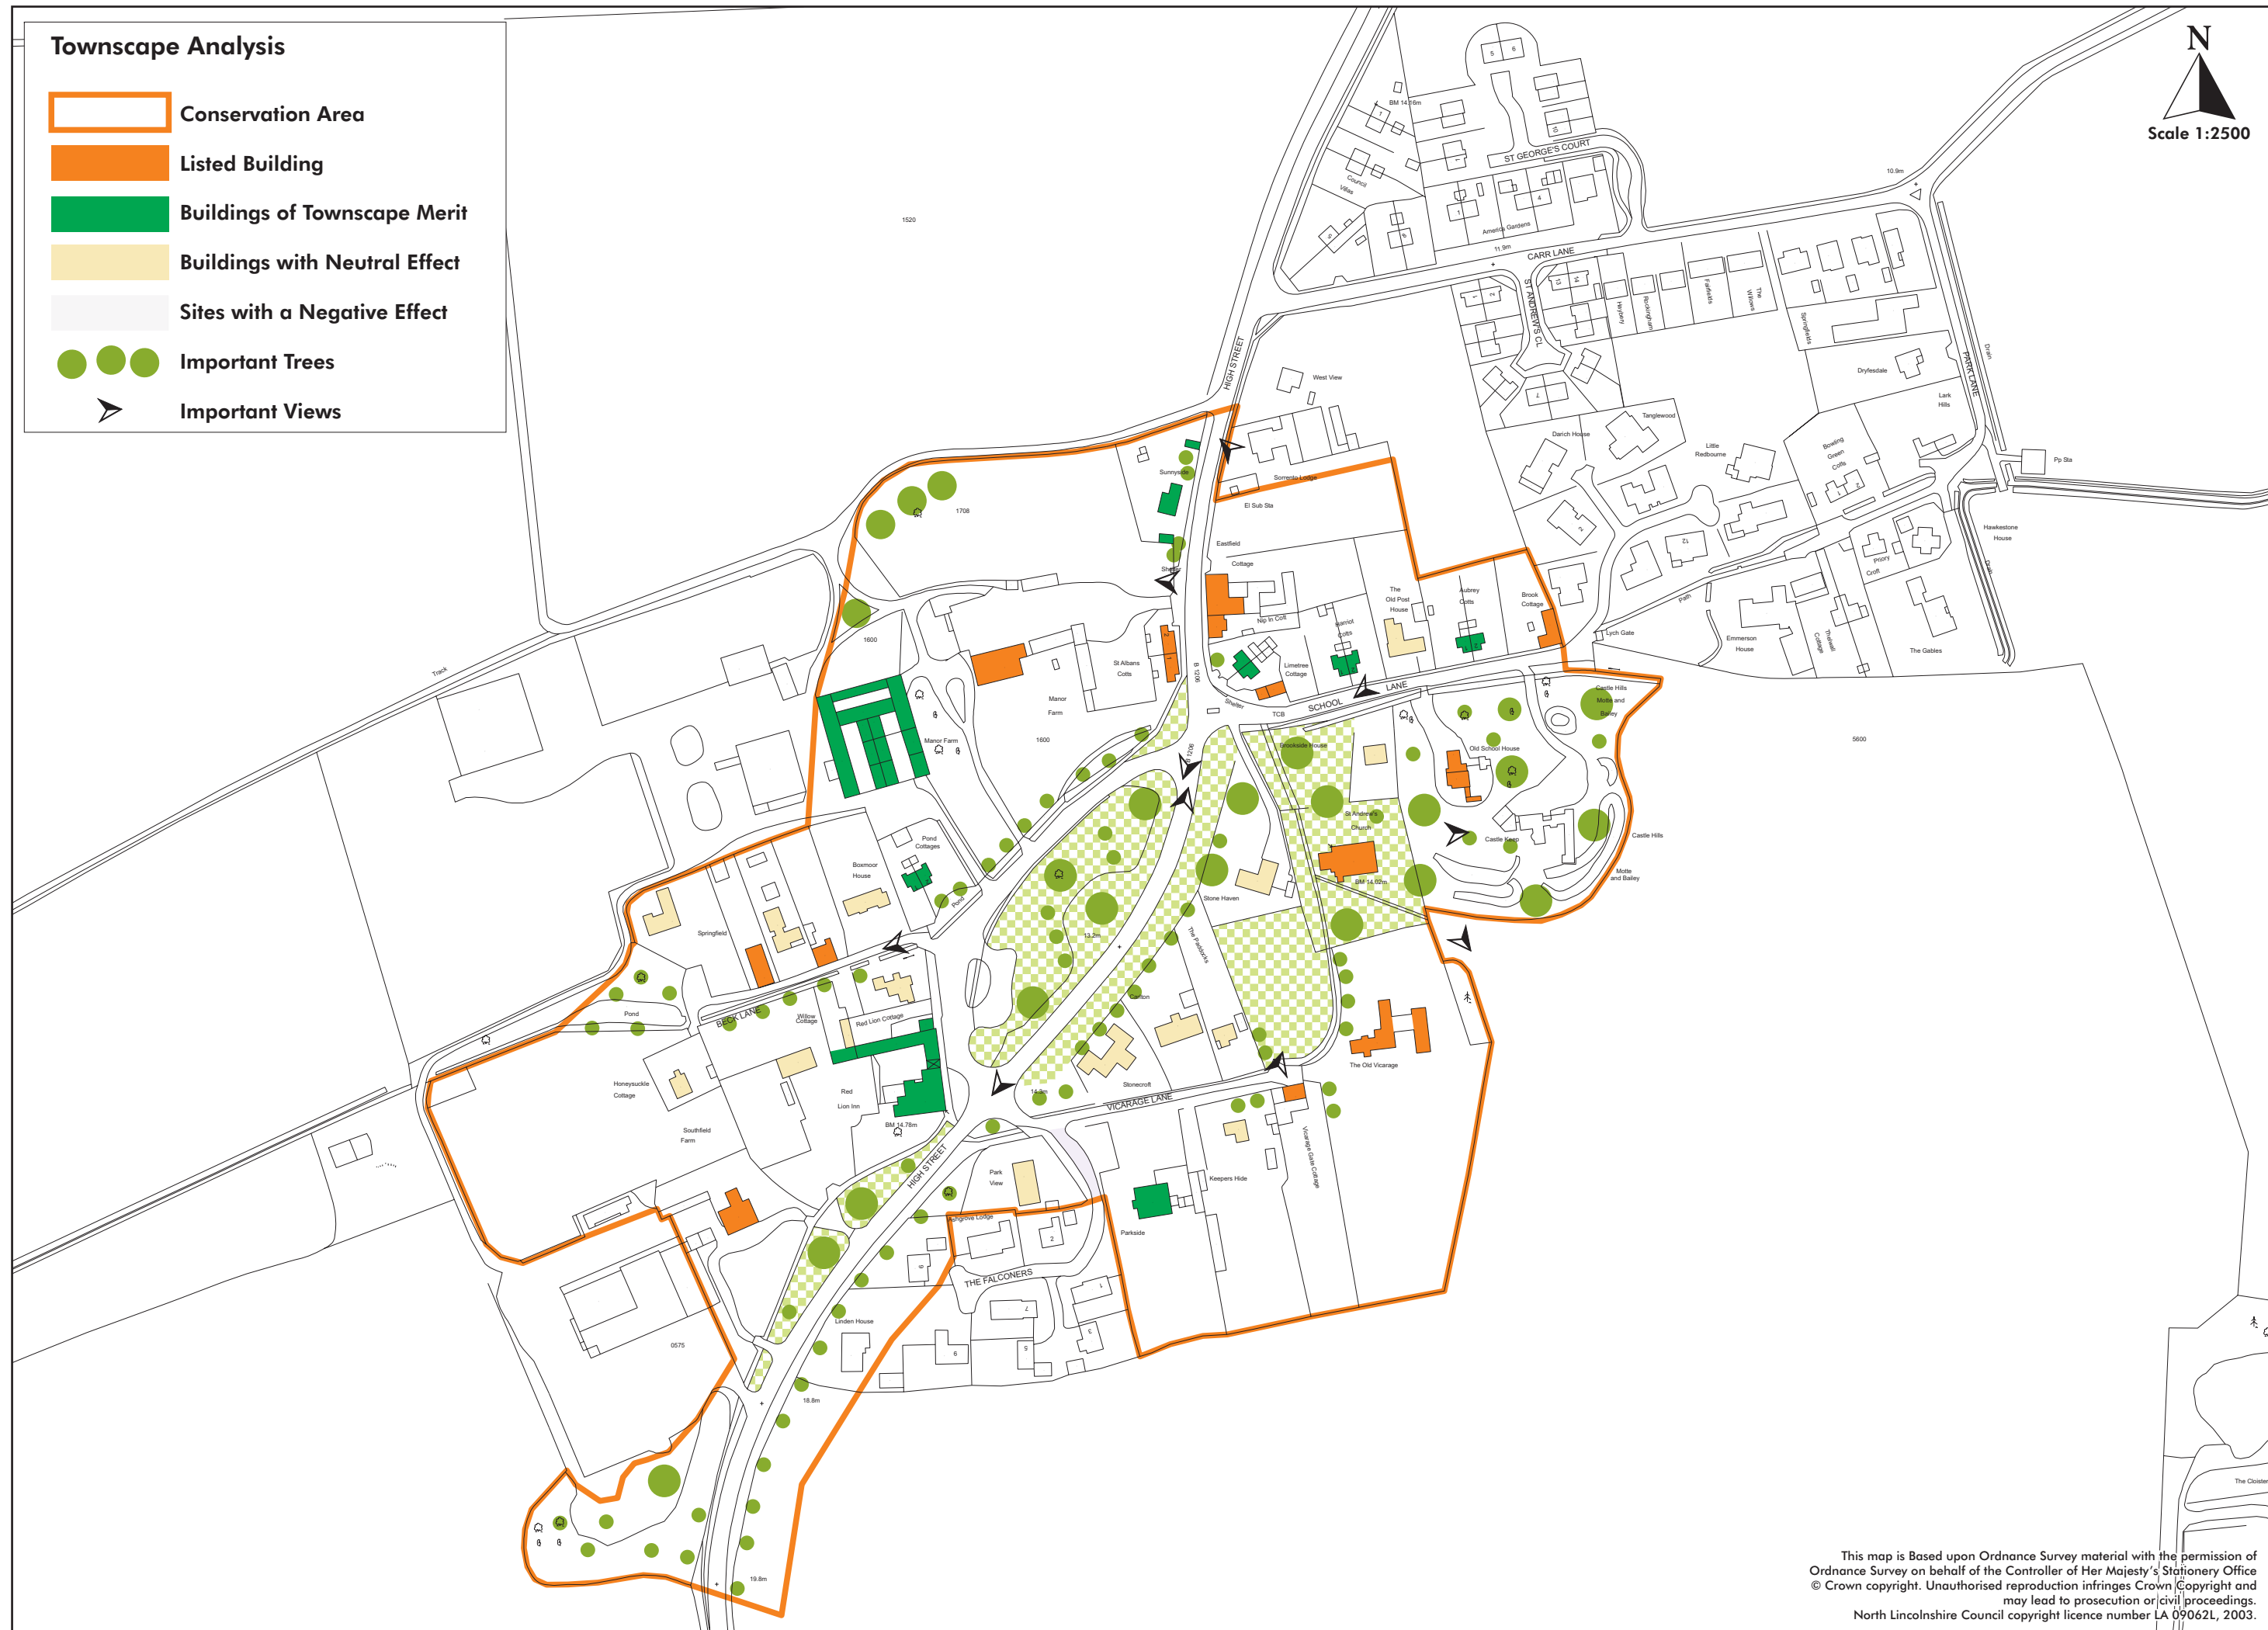

Townscape Analysis

- Conservation Area
- Listed Building
- Buildings of Townscape Merit
- Buildings with Neutral Effect
- Sites with a Negative Effect
- Important Trees
- Important Views

This map is Based upon Ordnance Survey material with the permission of Ordnance Survey on behalf of the Controller of Her Majesty's Stationery Office © Crown copyright. Unauthorised reproduction infringes Crown Copyright and may lead to prosecution or civil proceedings. North Lincolnshire Council copyright licence number LA 09062L, 2003.