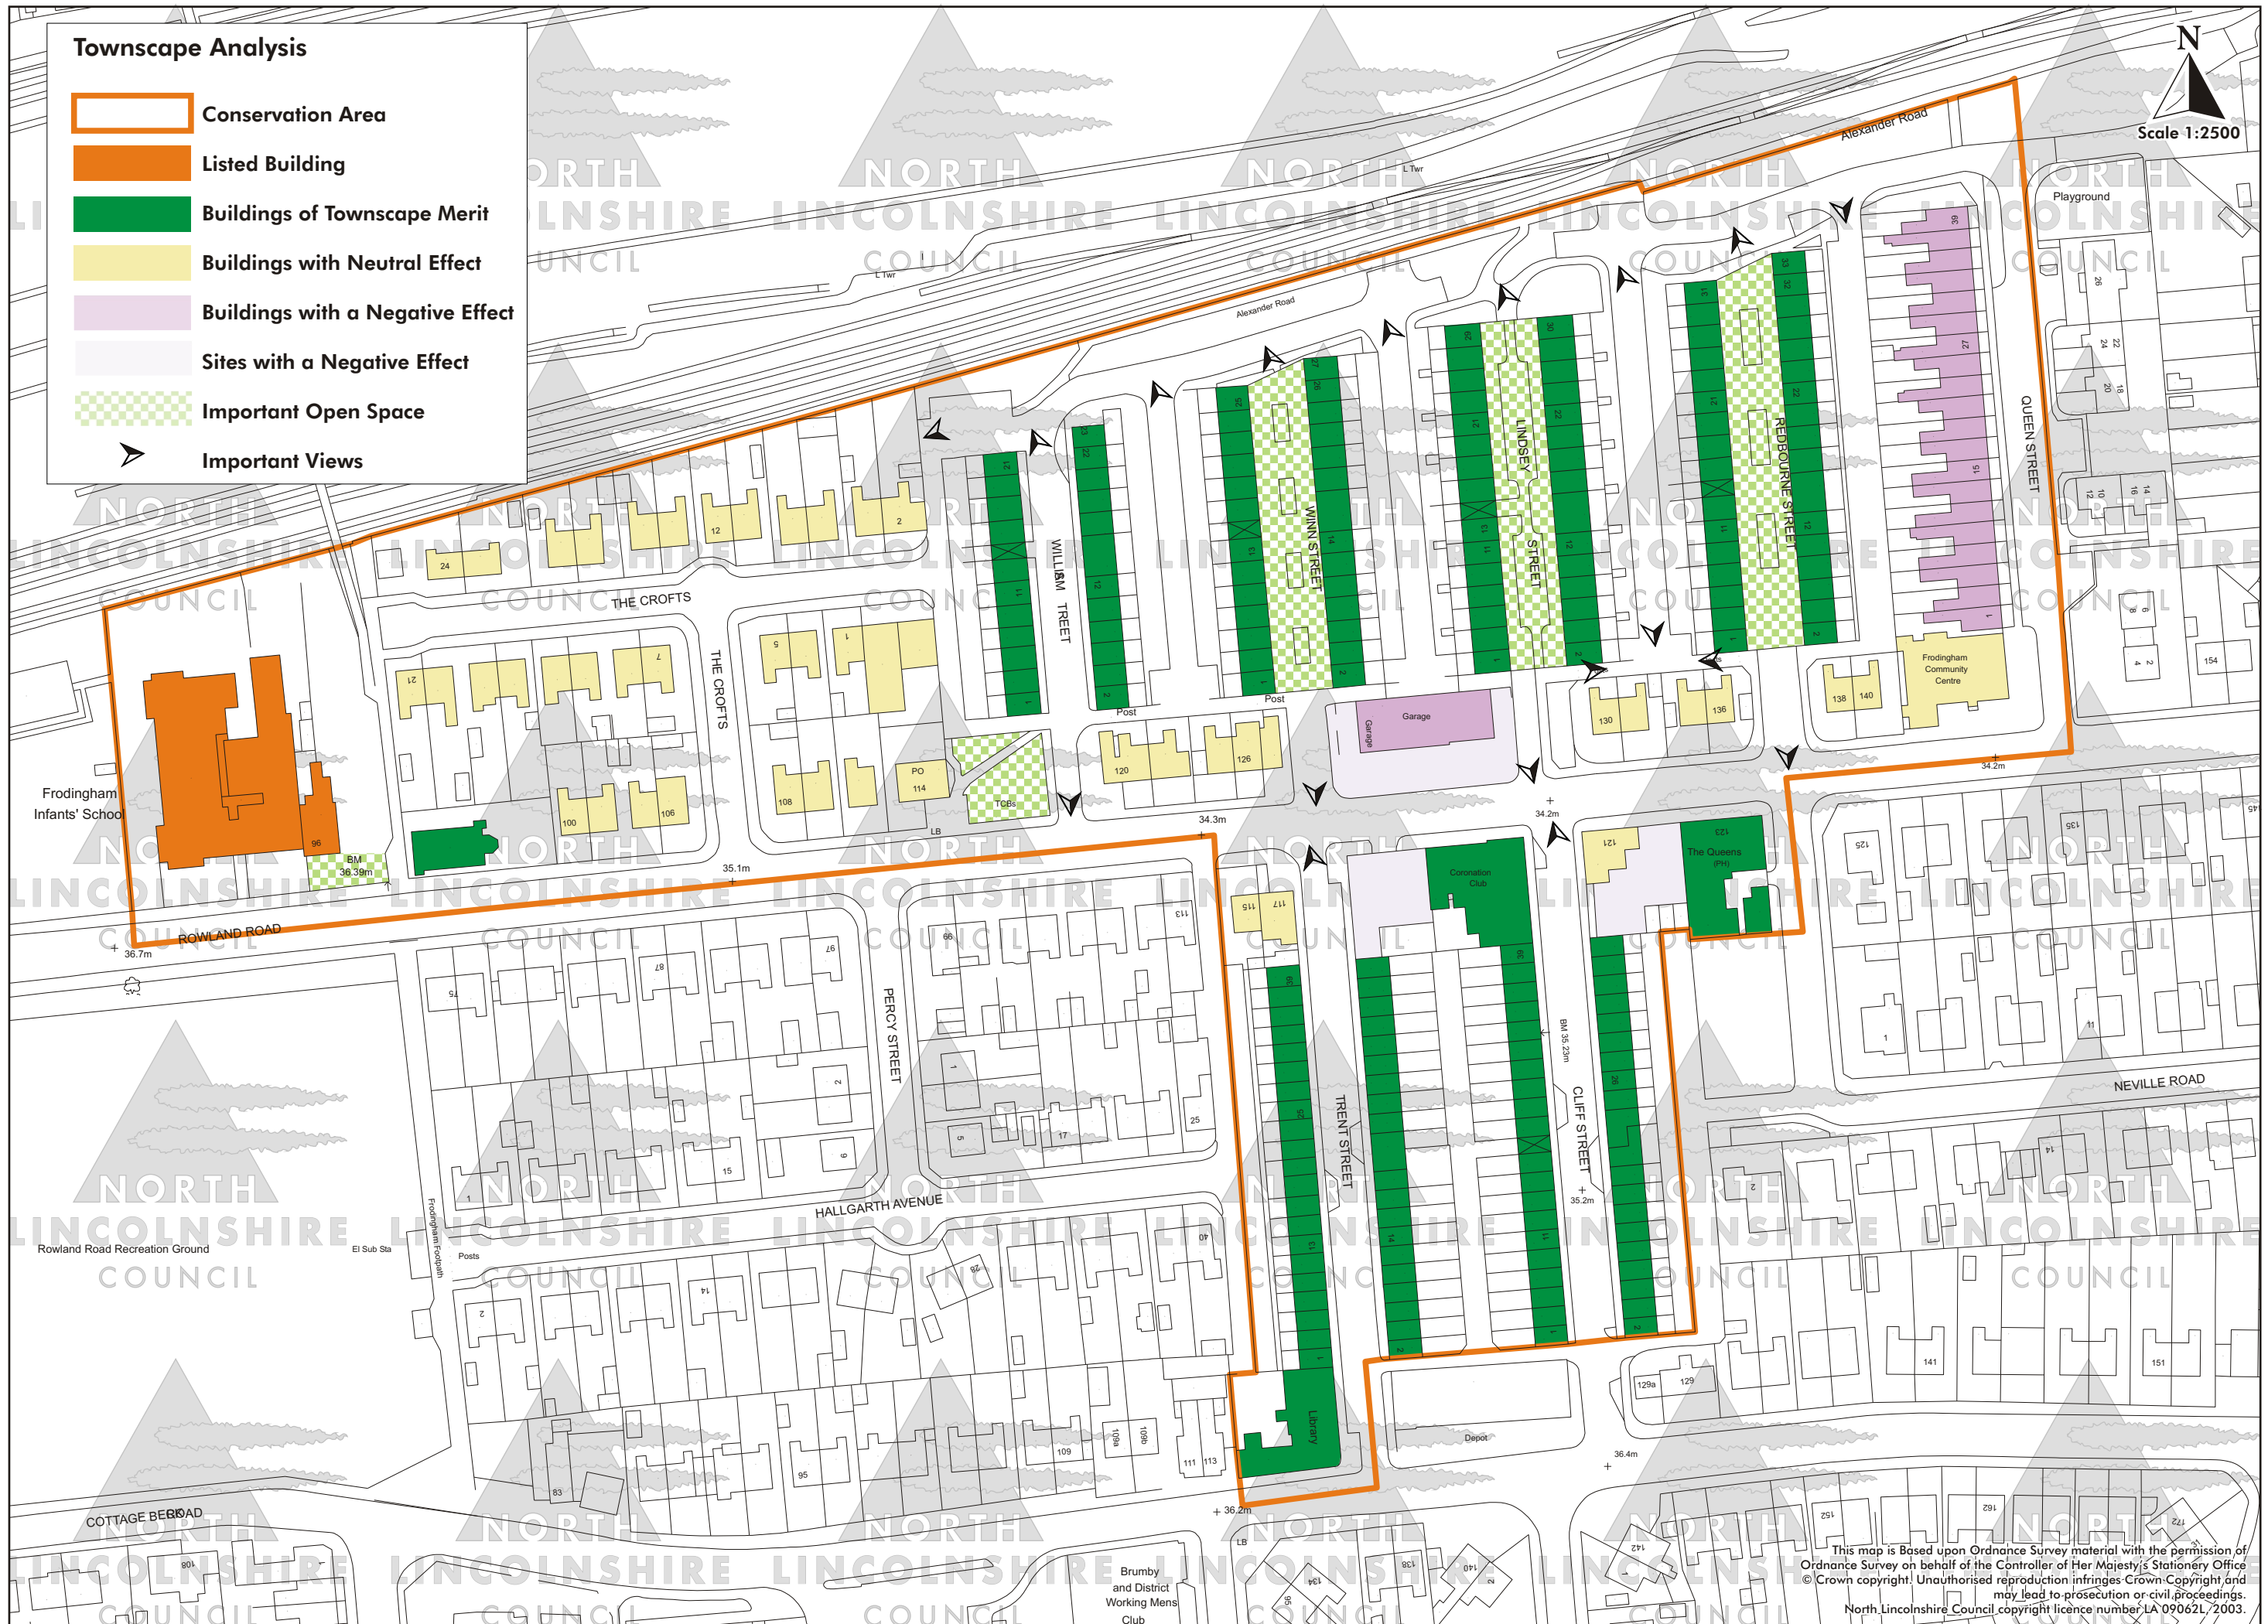

Townscape Analysis

- Conservation Area
- Listed Building
- Buildings of Townscape Merit
- Buildings with Neutral Effect
- Buildings with a Negative Effect
- Sites with a Negative Effect
- Important Open Space
- Important Views

N
Scale 1:2500

This map is Based upon Ordnance Survey material with the permission of Ordnance Survey on behalf of the Controller of Her Majesty's Stationery Office © Crown copyright. Unauthorised reproduction infringes Crown Copyright and may lead to prosecution or civil proceedings. North Lincolnshire Council copyright licence number LA 090621, 2003.