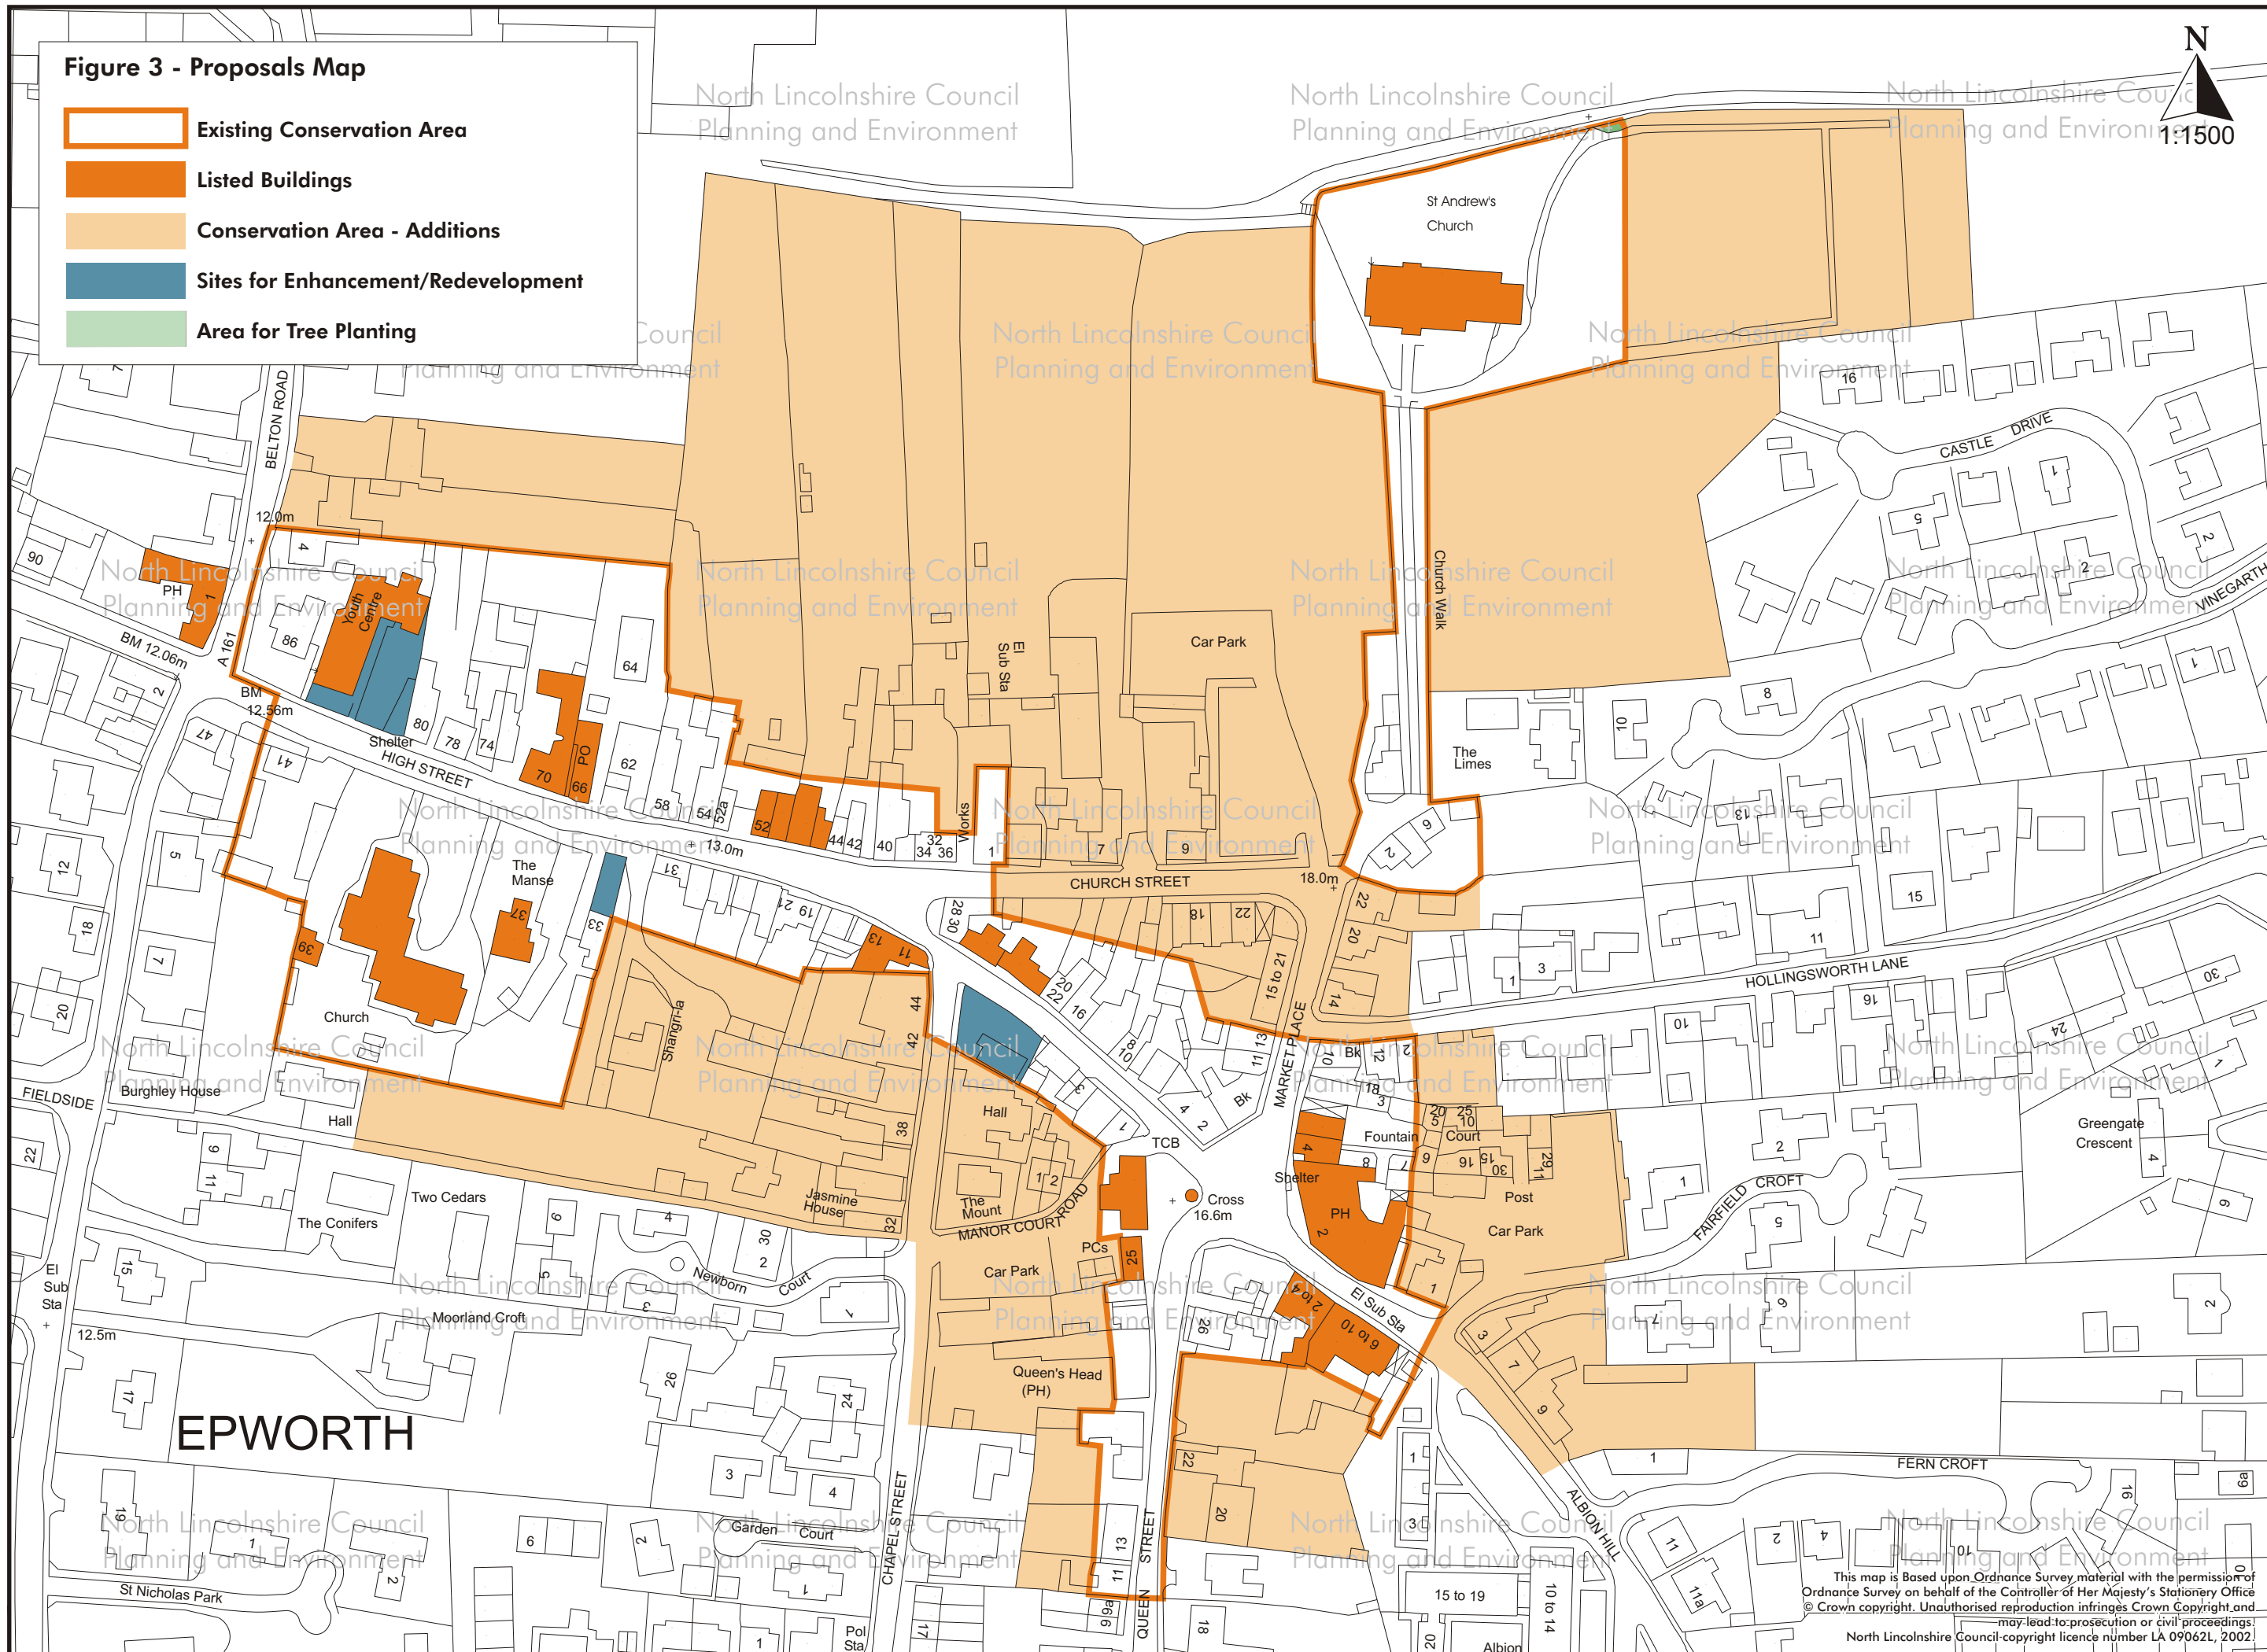

**Figure 3 - Proposals Map**

- Existing Conservation Area
- Listed Buildings
- Conservation Area - Additions
- Sites for Enhancement/Redevelopment
- Area for Tree Planting

**EPWORTH**

This map is Based upon Ordnance Survey material with the permission of Ordnance Survey on behalf of the Controller of Her Majesty's Stationery Office © Crown copyright. Unauthorised reproduction infringes Crown Copyright and may lead to prosecution or civil proceedings.  
 North Lincolnshire Council-copyright licence number LA 090621, 2002.