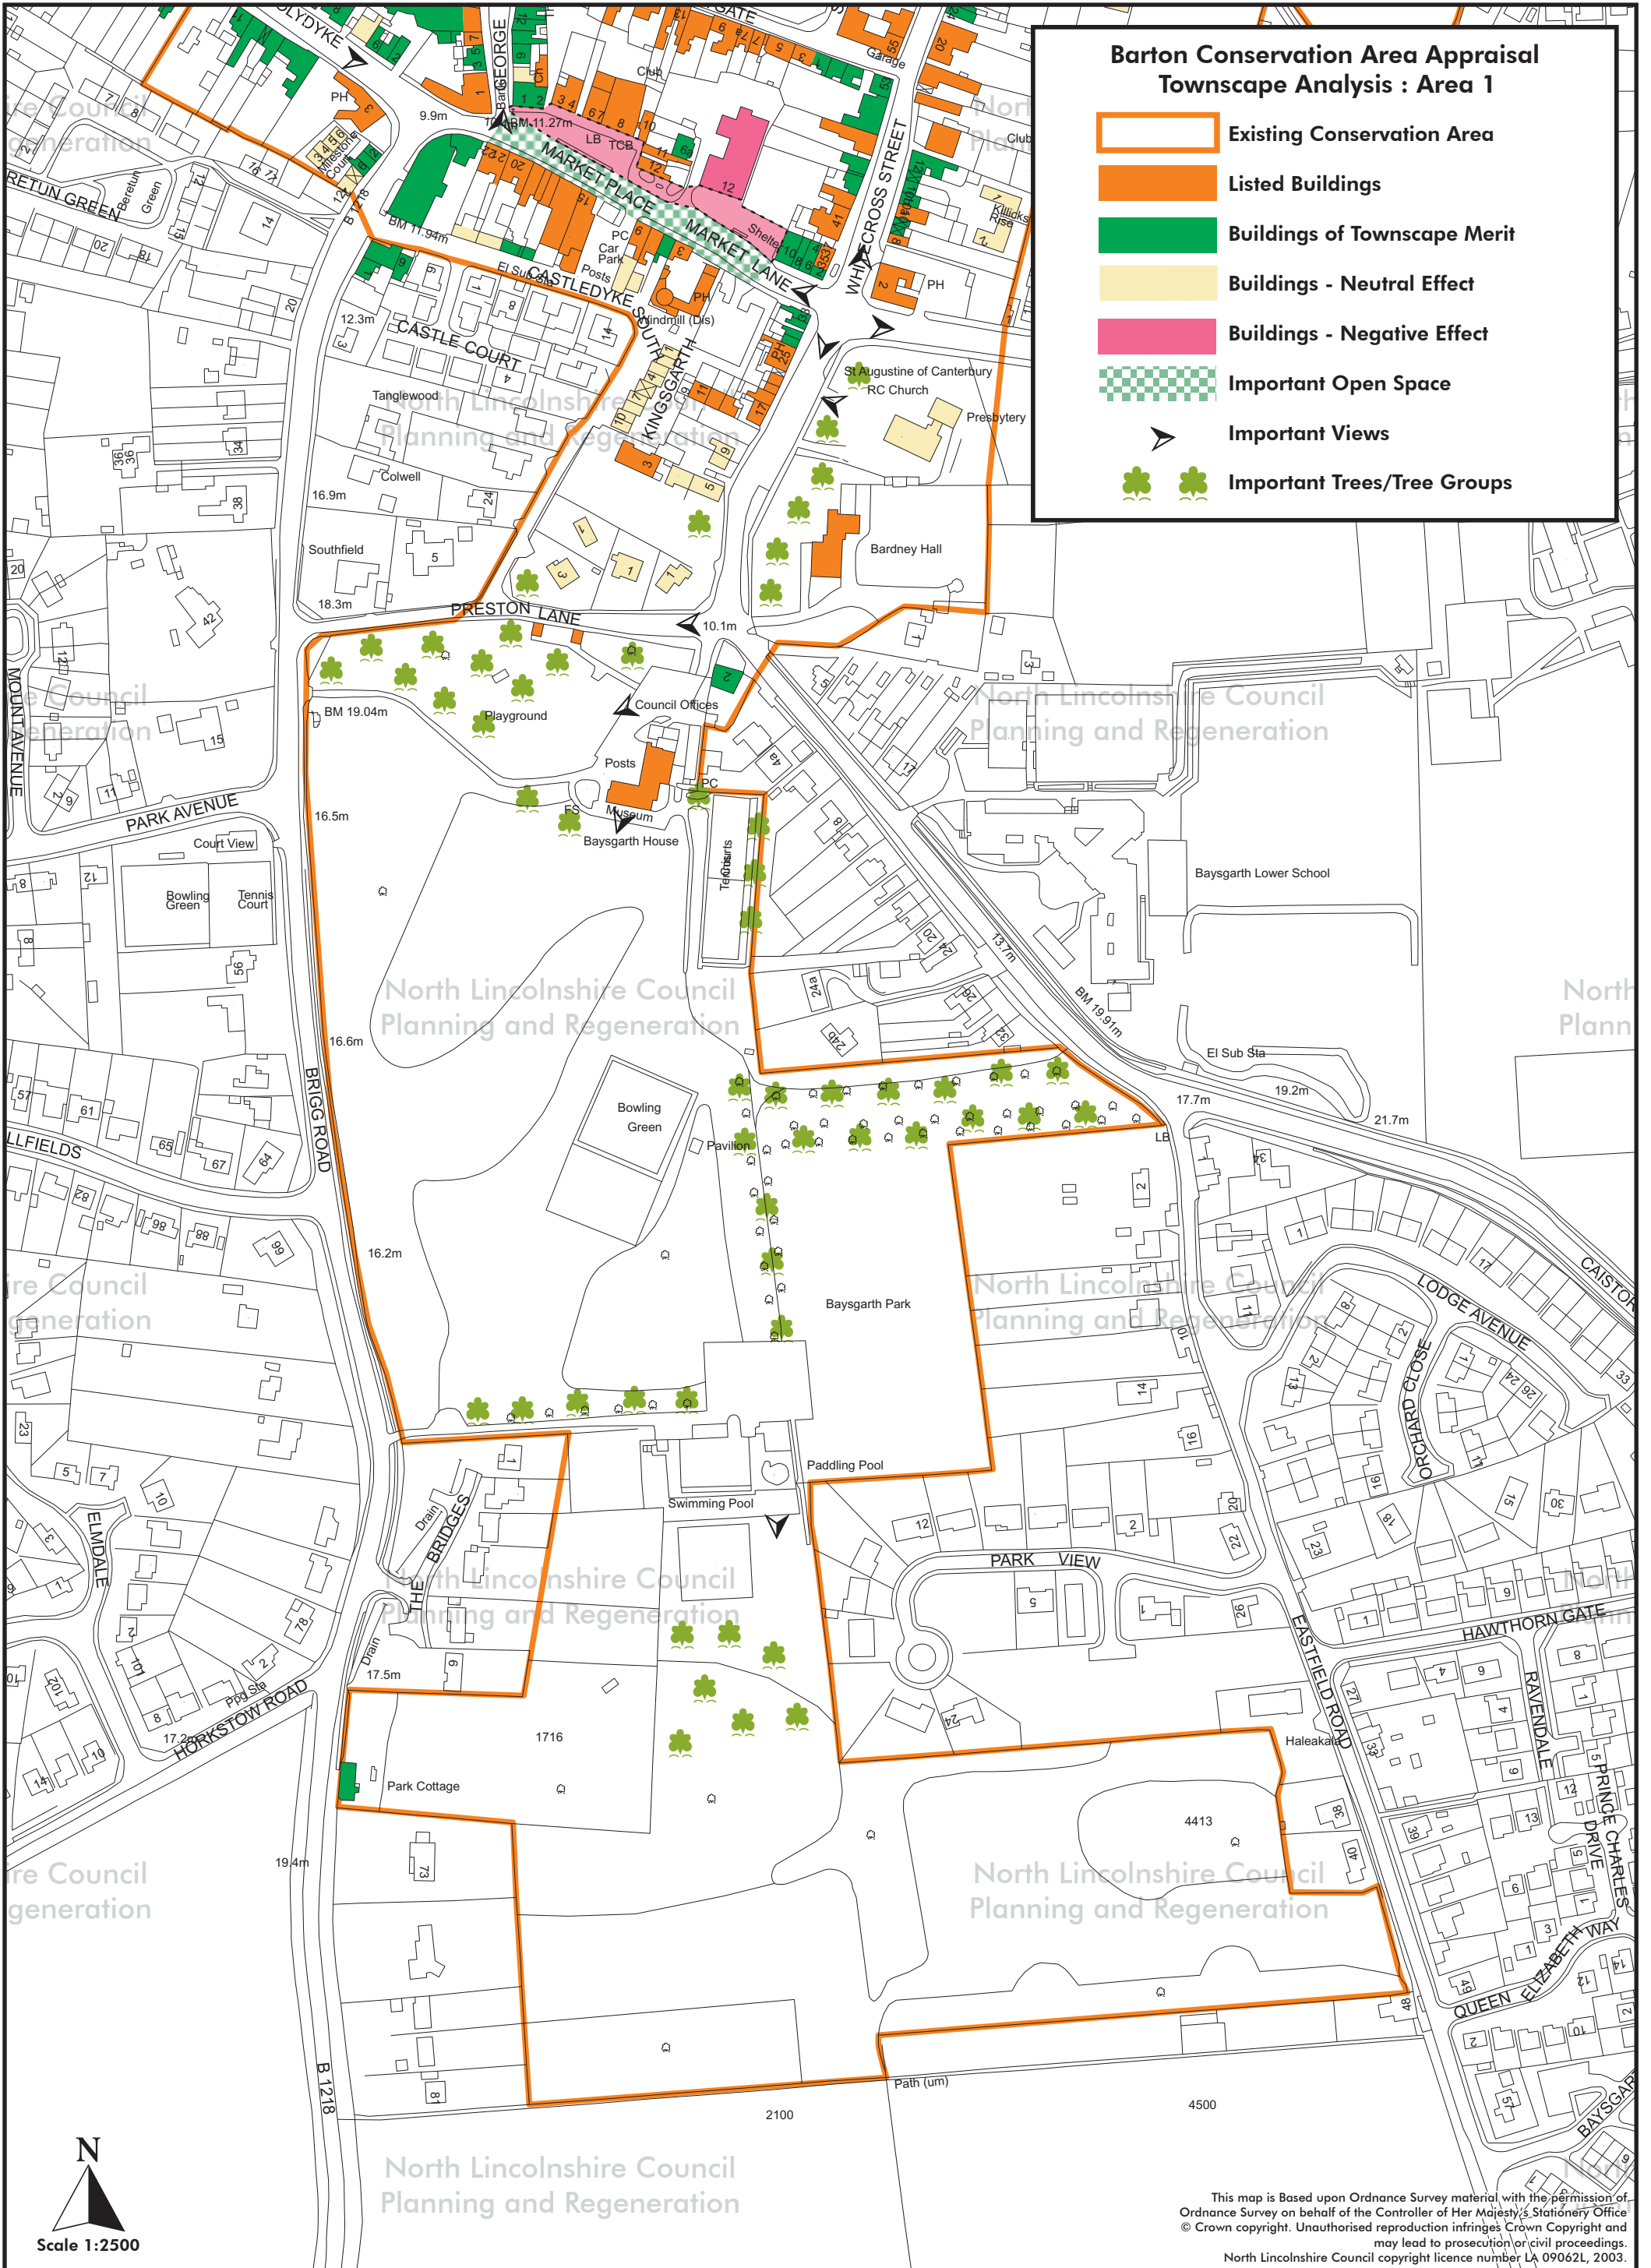

**Barton Conservation Area Appraisal
Townscape Analysis : Area 1**

-  Existing Conservation Area
-  Listed Buildings
-  Buildings of Townscape Merit
-  Buildings - Neutral Effect
-  Buildings - Negative Effect
-  Important Open Space
-  Important Views
-  Important Trees/Tree Groups

This map is Based upon Ordnance Survey material with the permission of Ordnance Survey on behalf of the Controller of Her Majesty's Stationery Office © Crown copyright. Unauthorised reproduction infringes Crown Copyright and may lead to prosecution or civil proceedings. North Lincolnshire Council copyright licence number LA 09062L, 2003.