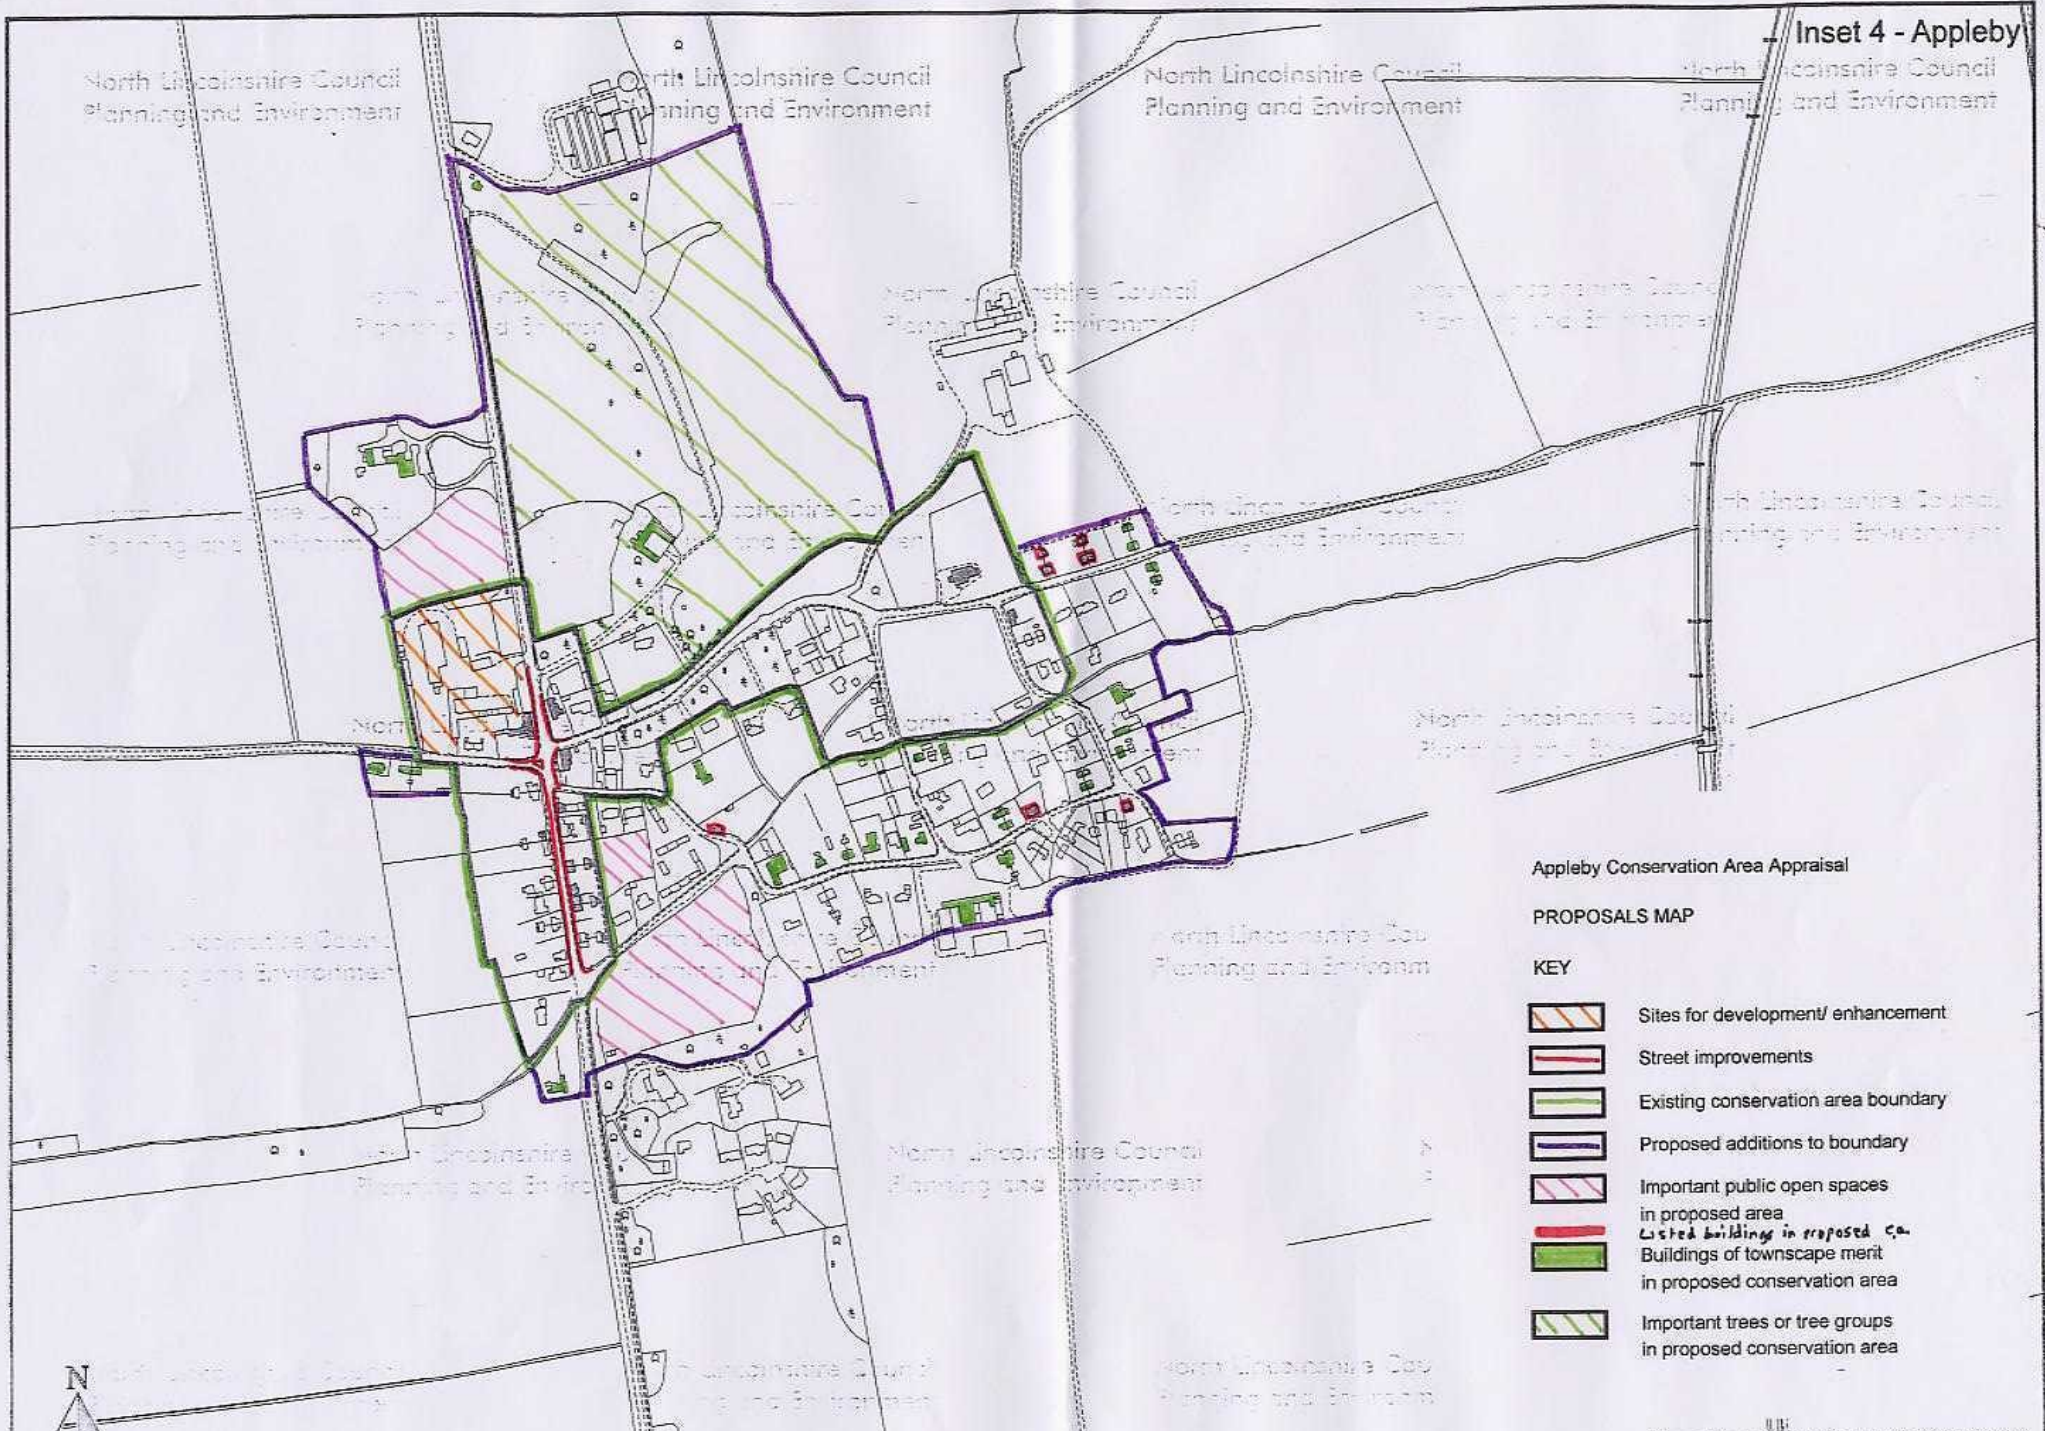

Inset 4 - Appleby

Appleby Conservation Area Appraisal

PROPOSALS MAP

KEY

- Sites for development/ enhancement
- Street improvements
- Existing conservation area boundary
- Proposed additions to boundary
- Important public open spaces in proposed area
- Listed buildings in proposed CA
- Buildings of townscape merit in proposed conservation area
- Important trees or tree groups in proposed conservation area

N
1:5000