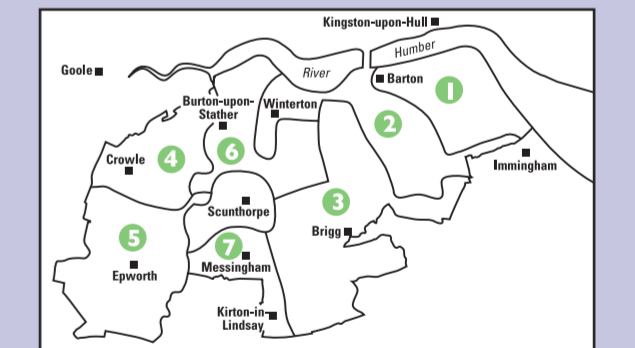

North Lincolnshire Council produces seven timetable leaflets giving details of public transport services in the areas shown above. These leaflets are available free from libraries or from:

North Lincolnshire Council's Local Link offices in Scunthorpe, Brigg, Barton, Epworth, Crowle and Winterton.

Stagecoach in Lincolnshire and Hornsby Travel Services publish a map showing bus routes and times in the Scunthorpe and Botesford urban area.

Any of these leaflets can be obtained on request from the Public Transport, Operational Transport, North Lincolnshire Council, Hewson House, PO Box 53, Brigg, DN20 8XY. Tel. 01724 297460.

Local bus and rail times are also available through our website at www.northlincs.gov.uk/transport-and-streets/public-transport

www.traveline.info

Digital Cartography by Pindar Creative