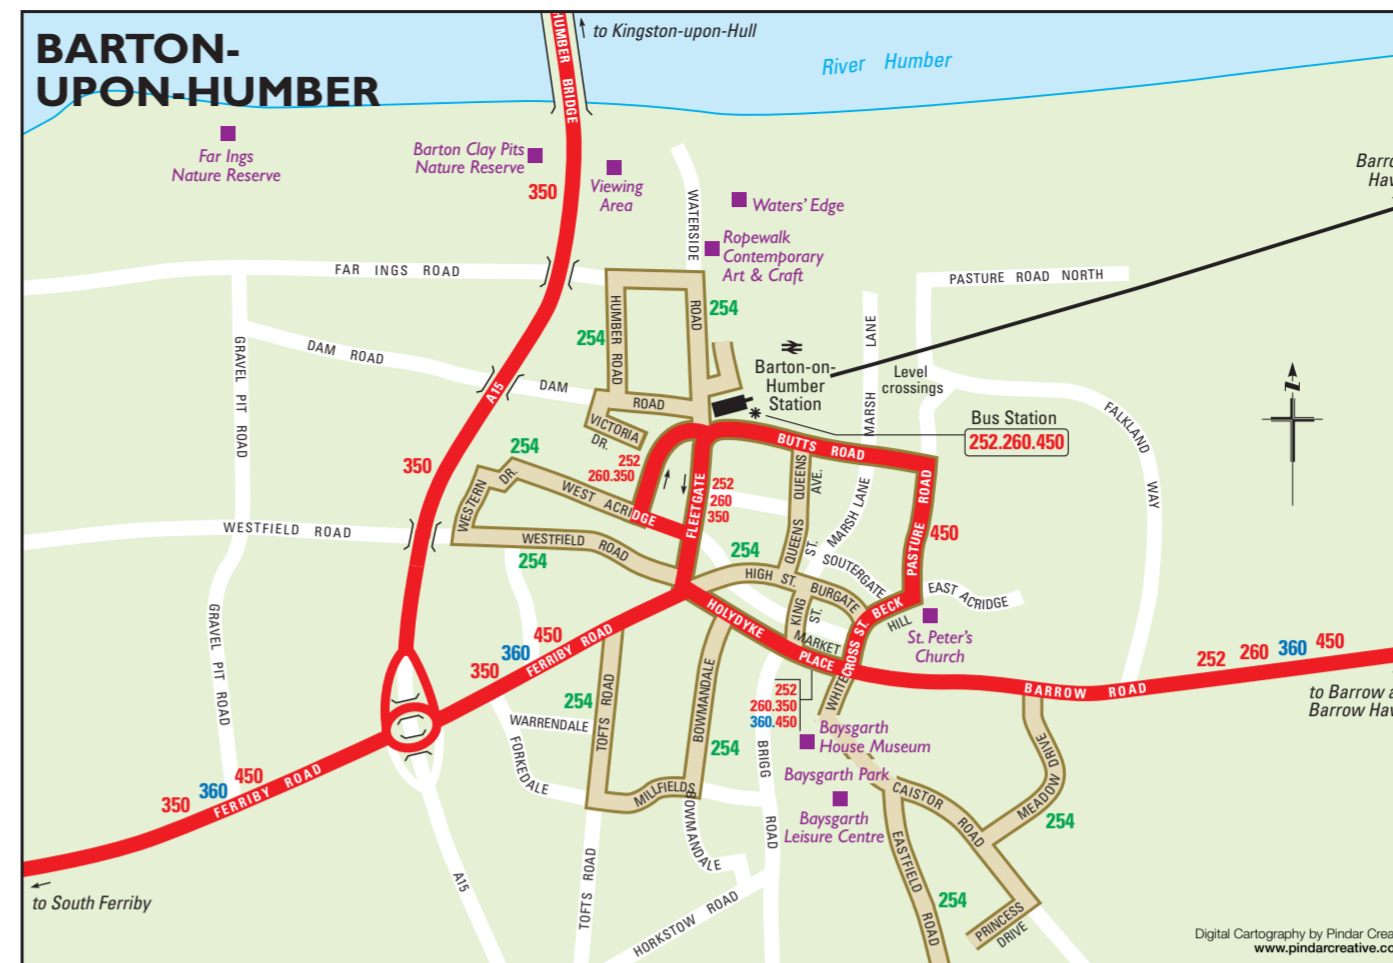

NOTES

Service numbers shown in RED operate 5 or more days a week Service numbers shown in BLUE are school/college journeys.

Train Operators		
Code	Operator	Telephone No.
EM	East Midlands Trains www.eastmidlandstrains.co.uk	
	customer services	0345 712 5678
NR	Northern Rail www.northernrail.org	0845 000 0125
TPE	TrainsPennine Express www.firstgroup.com/tpexpress	0845 600 1671
	Rail Timetable Enquiries	03457 48 49 50

Rail services stopping in North Lincolnshire			
Routes †	Mondays to Saturdays	Sundays	Operator
Barton-on-Humber – Barrow Haven – New Holland – Goxhill – Thornton Abbey – Ulceby – Habrough – Stallingborough – Healing – Great Coates – Grimsby Town – Grimsby Docks – New Cleve (on request, limited service) – Cleethorpes	2 hourly	No winter service	NR
Cleethorpes (limited service) – Grimsby Town – Habrough – Barnetby – Market Rasen – Lincoln Central	2 to 2.5 hours	–	EM
Most journeys continue to Newark and Nottingham and some beyond			
Cleethorpes – Grimsby Town – Habrough (limited service) – Barnetby – Scunthorpe – Doncaster – Meadowhall – Sheffield – Stockport – Manchester Piccadilly – Manchester Airport	Hourly (not late evenings)	Hourly	TPE
Scunthorpe – Althorpe – Crowle – Thorne South – Hatfield & Stainforth – Kirk Sandall – Doncaster (Some trains continue to Lincoln)	Hourly	–	NR
Cleethorpes – Grimsby Town – Habrough – Barnetby – Brigg – Kirton Lindsey – Gainsborough Central – Retford then all stations to Sheffield	3 jnys Sats	–	NR

NORTH LINCOLNSHIRE