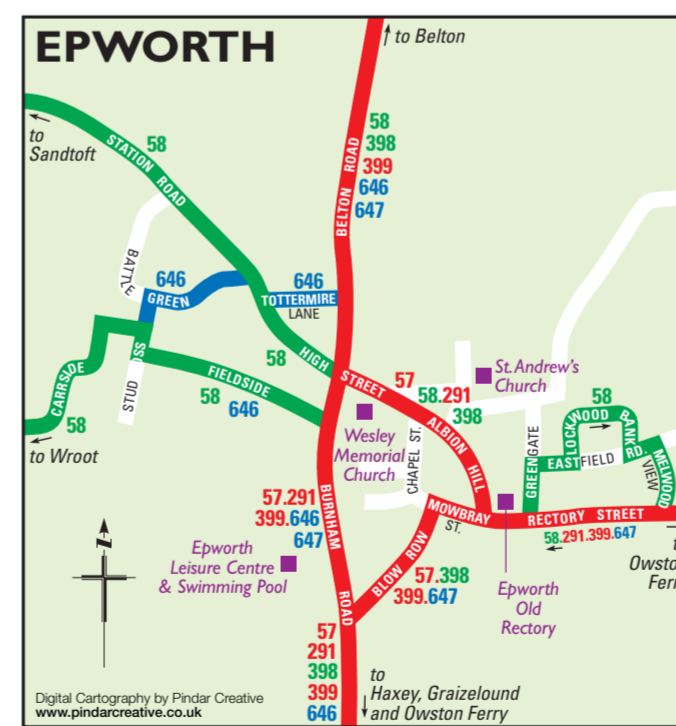

NOTES

Service numbers shown in RED operate 5 or more days a week Service numbers shown in BLUE are school/college journeys.

Train Operators		
Code	Operator	Telephone No.
EM	East Midlands Trains www.eastmidlandstrains.co.uk	
	customer services	0345 712 5678
NR	Northern Rail www.northernrail.org	0845 000 0125
TPE	TrainsPennine Express www.firstgroup.com/tpexpress	0845 600 1671
	Rail Timetable Enquiries	03457 48 49 50

Rail services stopping in North Lincolnshire			
Routes †	Mondays to Saturdays	Sundays	Operator
Barton-on-Humber – Barrow Haven – New Holland – Goxhill – Thornton Abbey – Ulceby – Habrough – Stallingborough – Healing – Great Coates – Grimsby Town – Grimsby Docks – New Cleve (on request, limited service) – Cleethorpes	2 hourly	No winter service	NR
Cleethorpes (limited service) – Grimsby Town – Habrough – Barnetby – Market Rasen – Lincoln Central	2 to 2.5 hours	–	EM
Most journeys continue to Newark and Nottingham and some beyond			
Cleethorpes – Grimsby Town – Habrough (limited service) – Barnetby – Scunthorpe – Doncaster – Meadowhall – Sheffield – Stockport – Manchester Piccadilly – Manchester Airport	Hourly (not late evenings)	Hourly	TPE
Scunthorpe – Althorpe – Crowle – Thorne South – Hatfield & Stainforth – Kirk Sandall – Doncaster (Some trains continue to Lincoln)	Hourly	–	NR
Cleethorpes – Grimsby Town – Habrough – Barnetby – Brigg – Kirton Lindsey – Gainsborough Central – Retford then all stations to Sheffield	3 jnys Sats	–	NR

NORTH LINCOLNSHIRE