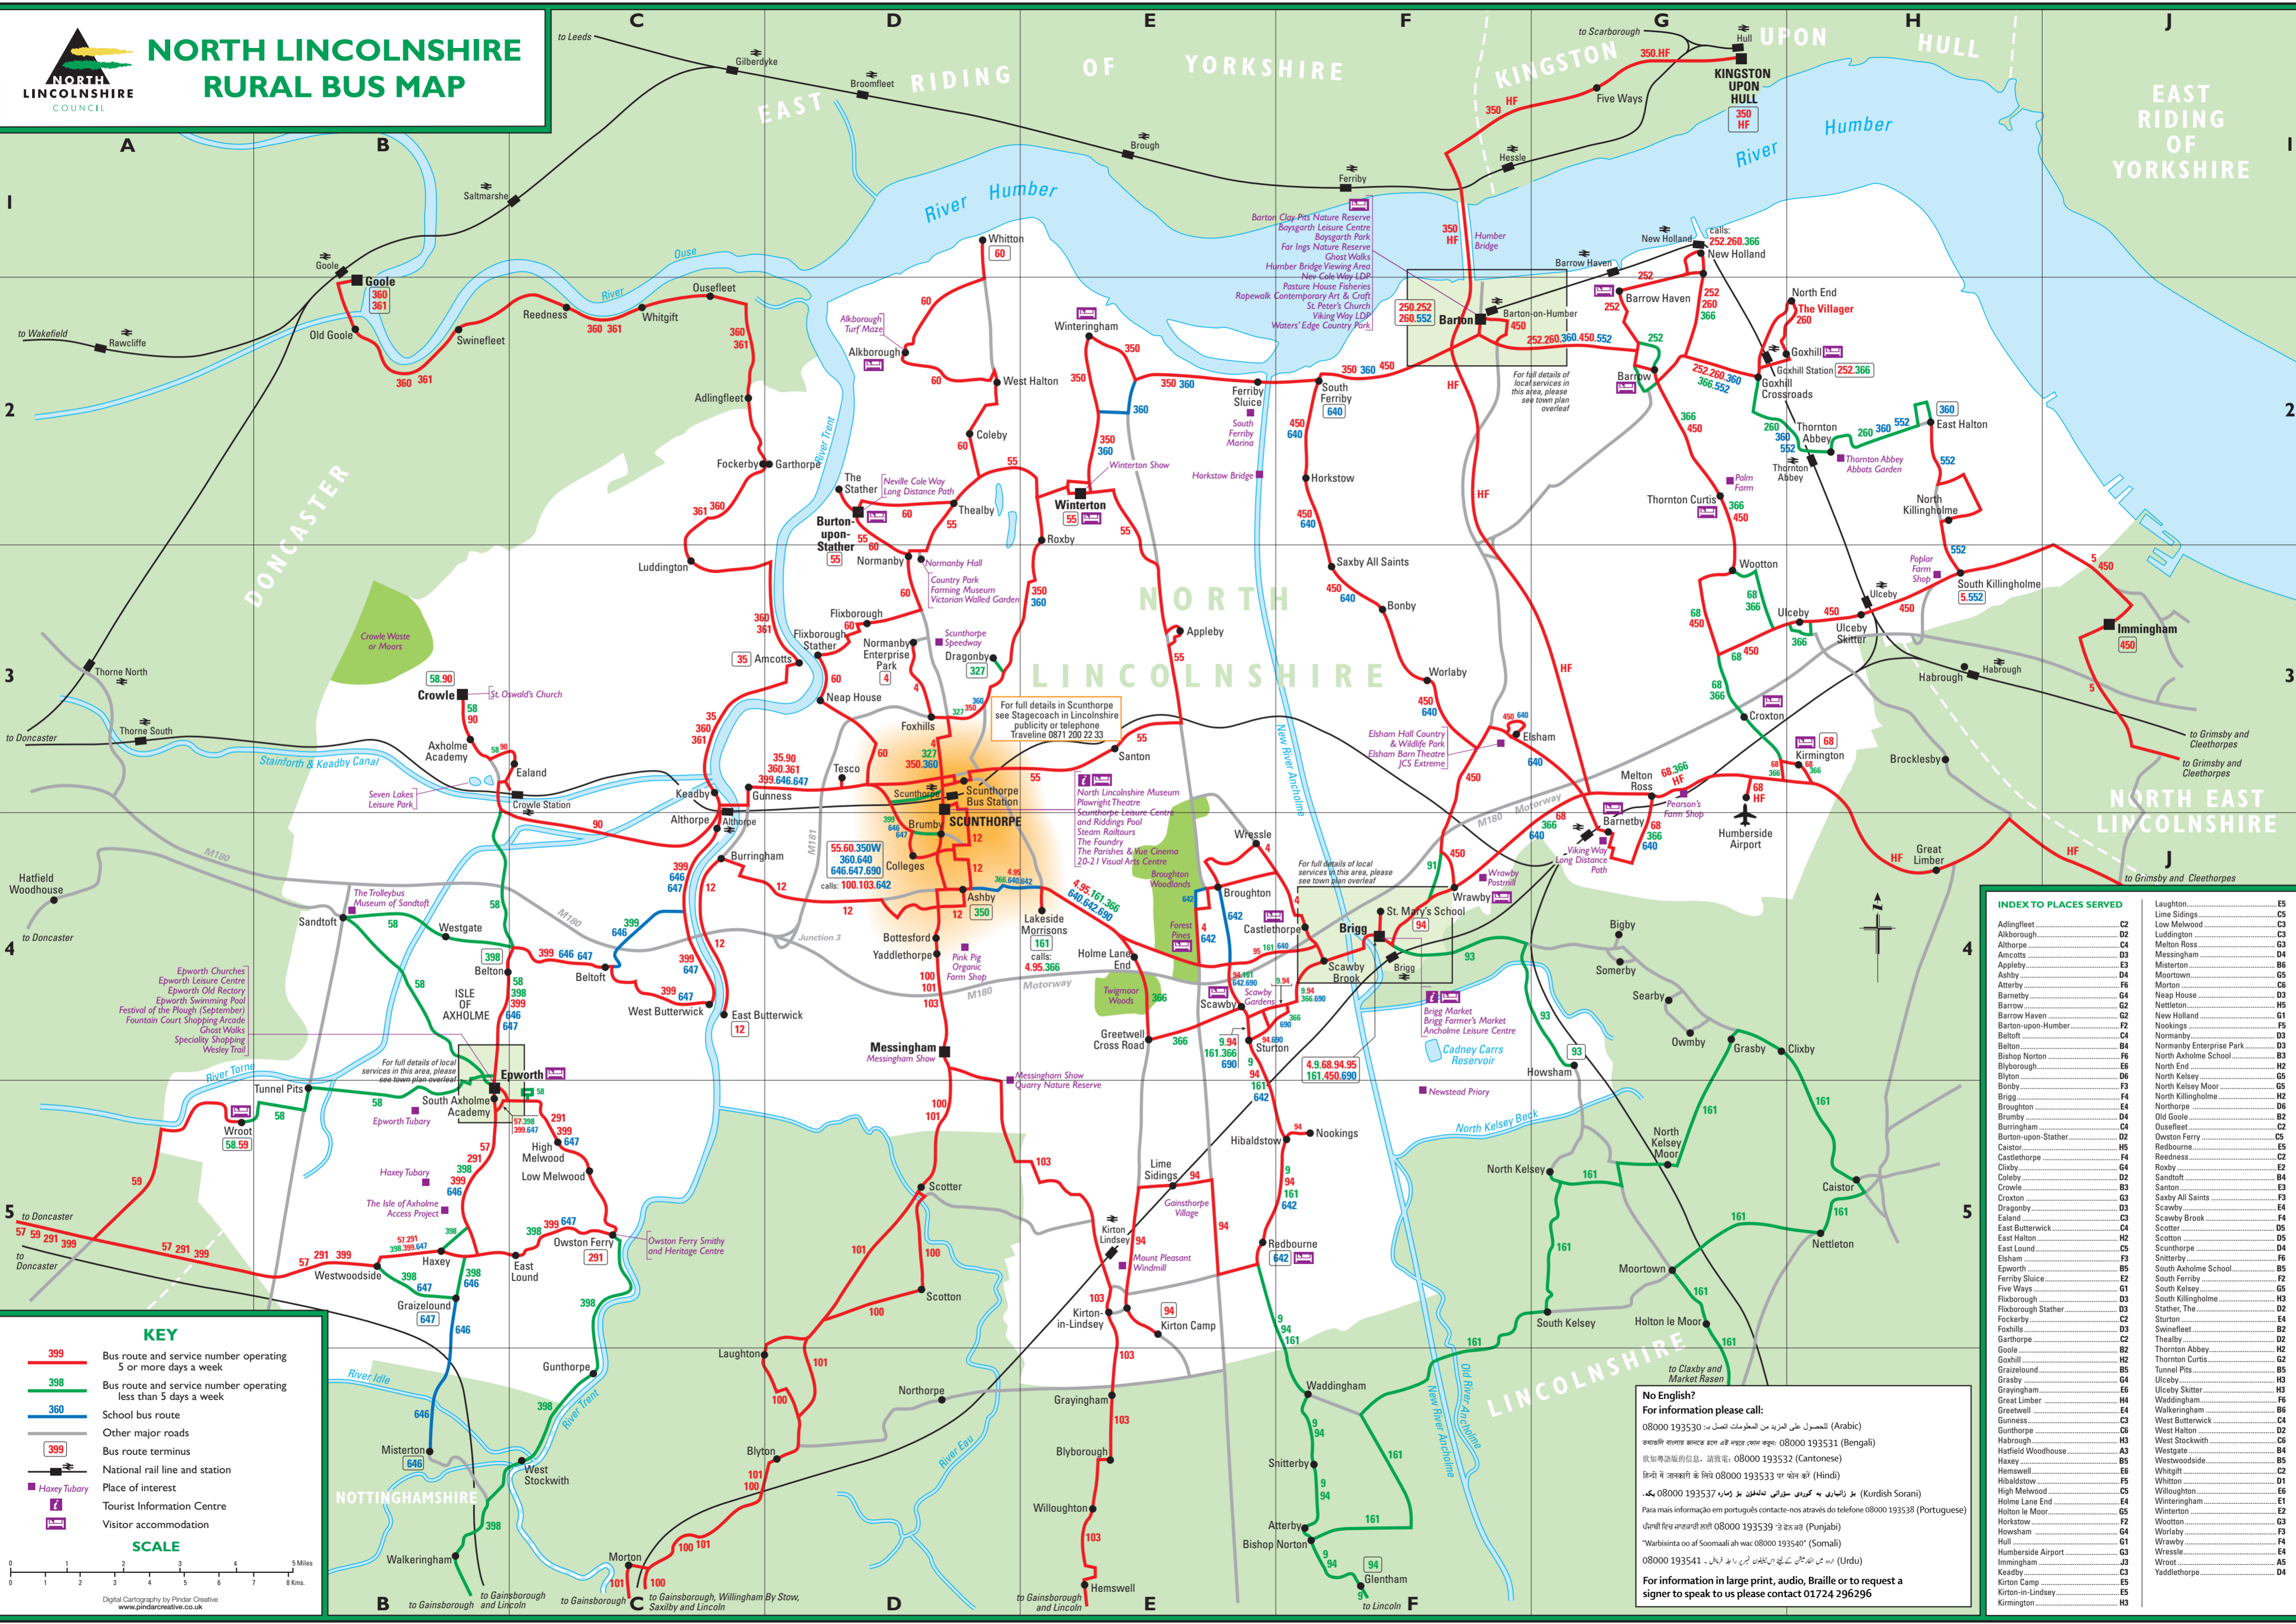

KEY

- **399** Bus route and service number operating 5 or more days a week
- **398** Bus route and service number operating less than 5 days a week
- **360** School bus route
- Other major roads
- **399** Bus route terminus
- National rail line and station
- Place of interest
- Visitor Information Centre
- Visitor accommodation

SCALE

0 1 2 3 4 5 Miles
0 1 2 3 4 5 6 7 8 Kms

Digital Cartography by Pindar Creative
www.pindarcreative.co.uk

INDEX TO PLACES SERVED

Adlingfleet.....	C2	Laughton.....	E5
Alkborough.....	D2	Low Melwood.....	C3
Althorpe.....	C4	Luddington.....	C3
Ancotts.....	D3	Melton Ross.....	G3
Appleby.....	E3	Messingham.....	D4
Ashby.....	D4	Misterton.....	B6
Atterby.....	F6	Moortown.....	G5
Barnetby.....	G4	Morton.....	C6
Barrow.....	G2	Neap House.....	D3
Barrow Haven.....	G2	Nettleton.....	H5
Barton-on-Humber.....	F2	New Holland.....	G1
Beltoft.....	C4	Noakings.....	F5
Belton.....	B4	Normanby.....	D3
Bishopton.....	F6	Normanby Enterprise Park.....	D3
Blyborough.....	E3	North Axholme School.....	B3
Blvton.....	D6	North End.....	E5
Bonby.....	F3	North Kelsey.....	G5
Brigg.....	F4	North Kelsey Moor.....	G5
Brough.....	E4	North Killingholme.....	H2
Burton-on-Stather.....	D2	Northorpe.....	D6
Caistor.....	H5	Old Goole.....	D4
Castlethorpe.....	F4	Ousefleet.....	C2
Cleby.....	G4	Owston Ferry.....	C5
Coleby.....	D2	Redbourne.....	E5
Crowle.....	B3	Reedness.....	C2
Croxton.....	G3	Roxby.....	G4
Dragonby.....	D3	Sandtoft.....	B4
East Halton.....	H2	Scotter.....	D5
East Lound.....	C5	Scunthorpe.....	D4
Elsham.....	F3	Snitterby.....	F6
Ferry Sluice.....	E2	South Axholme School.....	B2
Five Ways.....	G1	South Ferry.....	F2
Flixborough.....	D3	South Kelsey.....	G5
Flixborough Stather.....	D3	South Killingholme.....	H3
Goole.....	B2	Stather, The.....	D2
Goxhill.....	H2	Sturton.....	C2
Goxhill Crossroads.....	G2	Swinefleet.....	D2
Goxhill Station.....	F2	Thealby.....	B2
Grazelound.....	C2	Thornton Abbey.....	H2
Grasby.....	G4	Thornton Curtis.....	G2
Grayingham.....	E6	Tunnel Pits.....	C2
Great Limber.....	H4	Ulceby.....	H3
Greetwell.....	E4	Ulceby Skitter.....	H3
Grimston.....	B5	Waddingham.....	F6
Gunthorpe.....	C6	Walkeringham.....	B6
Habrough.....	H3	West Axholme.....	C4
Hatfield Woodhouse.....	A3	West Halton.....	D2
Haxey.....	B5	West Stockwith.....	C6
Hemswell.....	E6	Westgate.....	B4
Hibaldstow.....	F5	Westwoodside.....	B5
High Melwood.....	C5	Whitton.....	D1
Holme Lane End.....	E4	Willoughton.....	E6
Holton le Moor.....	F2	Winteringham.....	E1
Howsham.....	G4	Wootton.....	G3
Hull.....	G1	Worlaby.....	F3
Humberside Airport.....	G3	Wrawby.....	F4
Immingham.....	J3	Wressle.....	E4
Keadby.....	C2	Wroth.....	A5
Kirton Camp.....	E5	Yaddeothorpe.....	D4
Kirton-in-Lindsey.....	E5		
Kirmington.....	H3