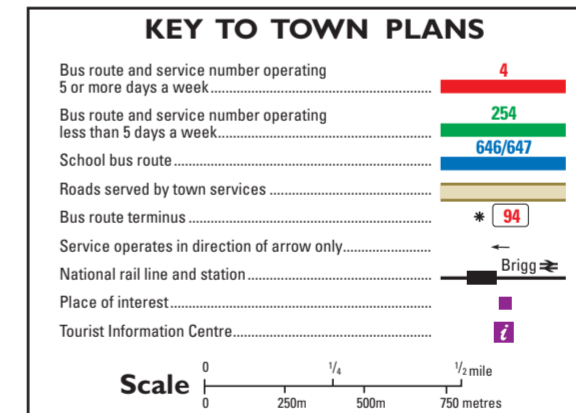

Train Operators		
Code	Operator	Telephone No.
EM	East Midlands Trains www.eastmidlandstrains.co.uk	
	customer services	0345 712 5678
NR	Northern Rail www.northernrail.org	0845 000 0125
TPE	TrainsPennine Express www.firstgroup.com/tpexpress	0845 600 1671
	Rail Timetable Enquiries	03457 48 49 50

Rail services stopping in North Lincolnshire			
Routes †	Mondays to Saturdays	Sundays	Operator
Barton-on-Humber – Barrow Haven – New Holland – Goxhill – Thornton Abbey – Ulceby – Habrough – Stallingborough – Healing – Great Coates – Grimsby Town – Grimsby Docks – New Cleve (on request, limited service) – Cleethorpes	2 hourly	No winter service	NR
Cleethorpes (limited service) – Grimsby Town – Habrough – Barnetby – Market Rasen – Lincoln Central	2 to 2.5 hours	–	EM
Most journeys continue to Newark and Nottingham and some beyond			
Cleethorpes – Grimsby Town – Habrough (limited service) – Barnetby – Scunthorpe – Doncaster – Meadowhall – Sheffield – Stockport – Manchester Piccadilly – Manchester Airport	Hourly (not late evenings)	Hourly	TPE
Scunthorpe – Althorpe – Crowle – Thorne South – Hatfield & Stainforth – Kirk Sandall – Doncaster (Some trains continue to Lincoln)	Hourly	–	NR
Cleethorpes – Grimsby Town – Habrough – Barnetby – Brigg – Kirton Lindsey – Gainsborough Central – Retford then all stations to Sheffield	3 jnys Sats	–	NR

NORTH LINCOLNSHIRE